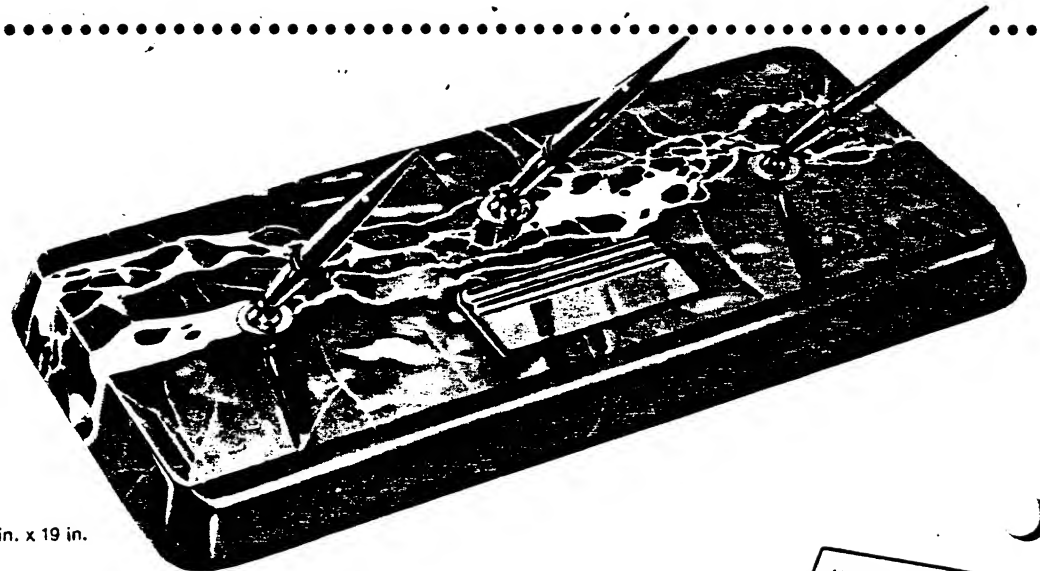

1-108 I (Illustrated)

Italian Marble
With 92SD White Dot Pen,
RL4D Stratowriter and LD6 Pencil

$108.00

Size—9 in. x 19 in.

**NOTE—All Jet Crystal
Bases Are Supplied
With Metal Sockets**

SHEAFFER'S

CODE {

92SD—Black Touchdown "White Dot" Pen
B92SD—Brown Touchdown "White Dot" Pen
55SD—Black Touchdown Pen (Conventional nib)

RL4D—Black Stratowriter Ballpoint
RB4D—Brown Stratowriter Ballpoint
LD6—Black Pencil